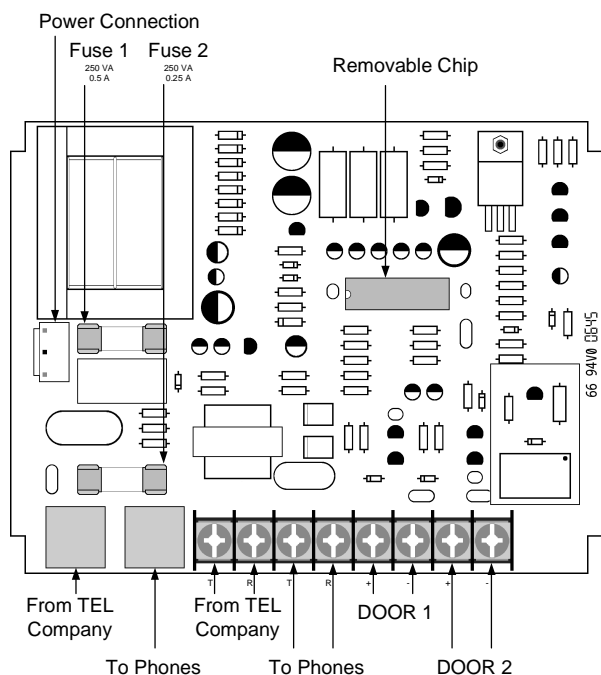

Shipping Weight:

- 2.1 lbs

[HTTP://WWW.HOMEPHONE.COM](http://www.homephone.com)

1989 UNIVERSITY LANE (Unit H), Lisle, IL 60532

EMAIL: INFO@HOMEPHONE.COM

TEL: (630) 241-2800 FAX: (630) 241-2820