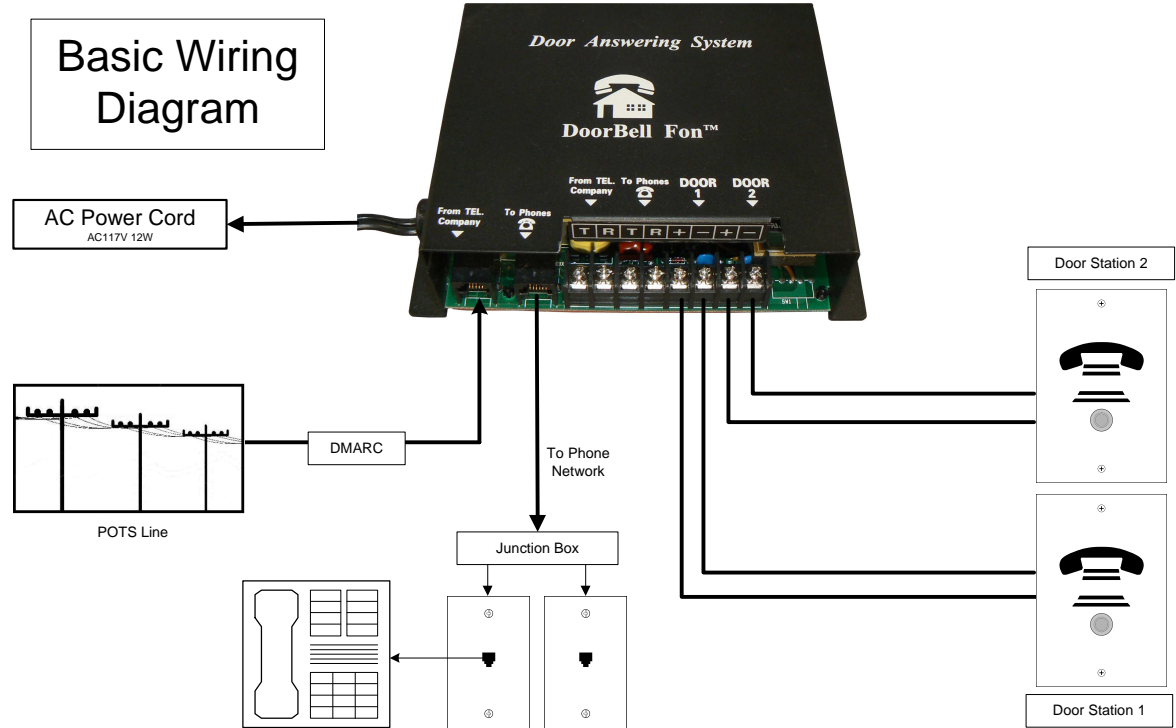

## DESCRIPTION

The **Door Station Controller** is the DoorBell Fon interface – the “brain” of the DoorBell Fon system. This product allows users to answer a door or gate from any telephone in their home or business. It is installed using a single pair of wires for power, control, signaling, and voice: all add-on components are installed with the same single pair. Operation is simple. No programming! No codes! Just answer the phone like a regular telephone call.

### Shipping Weight:

- 2.1 lbs

[HTTP://WWW.HOMEPHONE.COM](http://www.homephone.com)

1989 UNIVERSITY LANE (Unit H), Lisle, IL 60532

**EMAIL: INFO@HOMEPHONE.COM**

TEL: (630) 241-2800 FAX: (630) 241-2820

ACNC/TotalPlex®

**DP28-C**  
Door Station Controller

• **Basic Wiring with 2 Door Stations**

• **Mounting**

### **DP29-SW/IM: Telephone Keypad Relay Trigger**

The **Telephone Keypad Relay Trigger** contains 2 products in 1 device – the **Outbound Relay Trigger Controller** (DP29-SW) and the **Intercom Module** (DP29-IM). The Outbound Relay Trigger allows control of electrical devices such as a gate openers or electric strikes/deadbolts through a telephone. The Intercom Module converts existing phones in a home or business into an intercom system.