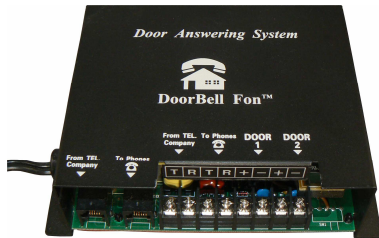

ACNC/TotalPlex®

**DP28-C**  
Door Station Controller

## DESCRIPTION

The **Door Station Controller** is the DoorBell Fon interface – the “brain” of the DoorBell Fon system. This product allows users to answer a door or gate from any telephone in their home or business. It is installed using a single pair of wires for power, control, signaling, and voice: all add-on components are installed with the same single pair. Operation is simple. No programming! No codes! Just answer the phone like a regular telephone call.